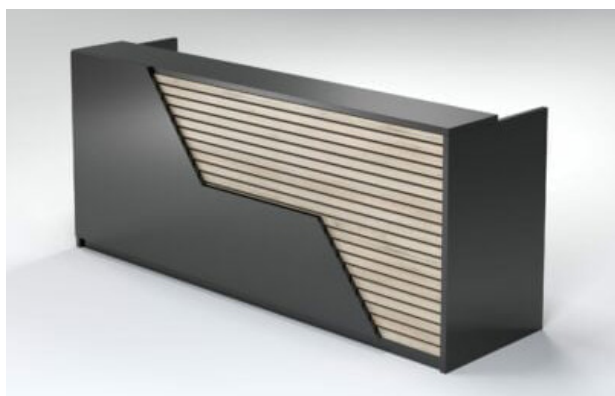

RECEPTION

HARLEY COUNTER
2000 X 800MM RECEPTION COUNTER $ 2760
2 DRAWER PEDESTAL $290

NOW $ 3050